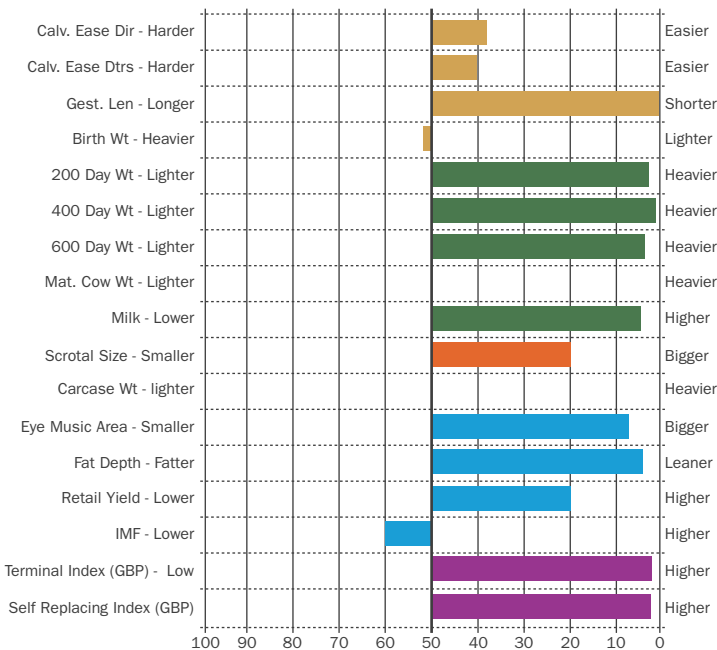

**CONFORMATION**

**TERMINAL**

**MATERNAL**

Rockness 1 Matilda KH1

Rockness 1 Maelstrom

EBV Chart: February 2016 Information

**Terminal Index**  
**+35**

**Breed Average**  
**+23**

**Self Rep. Index**  
**+42**

**Breed Average**  
**+27**